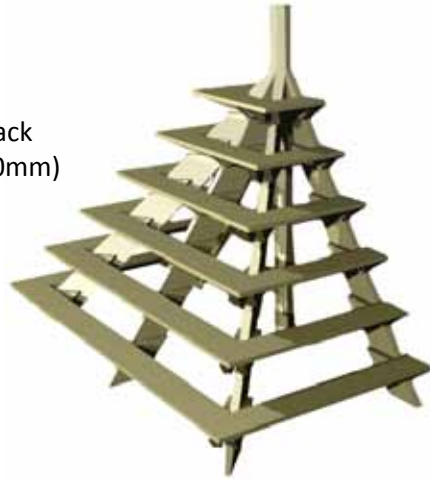

### HEXAGONAL BEDDING TABLE

J11/10

Bed size: 1400mm point-to-point x 300/450/600mm high  
120mm planed and chamfered surround, 25mm lip  
Stagecraft splay legs and aluminium corners

**12 no. FOR £985 DELIVERED\***

### RECTANGULAR TILT TABLE

J11/11

Bed size: 1900 x 1100 x 600/800mm high  
120mm planed and chamfered surround, 25mm lip  
Displays 12 no. "EURO" (Trays 310 x 540mm)

**12 no. FOR £1190 DELIVERED\***

## 'HALF' PYRAMID PLANT DISPLAY

Size: 2000 x 1000 x 1600mm high  
 Shelf depth 150mm  
 Position against a wall or back-to-back  
 creating a full pyramid (2000 x 2000mm)

**THE IMPULSE  
 DISPLAY THAT  
 SELLS PLANTS**